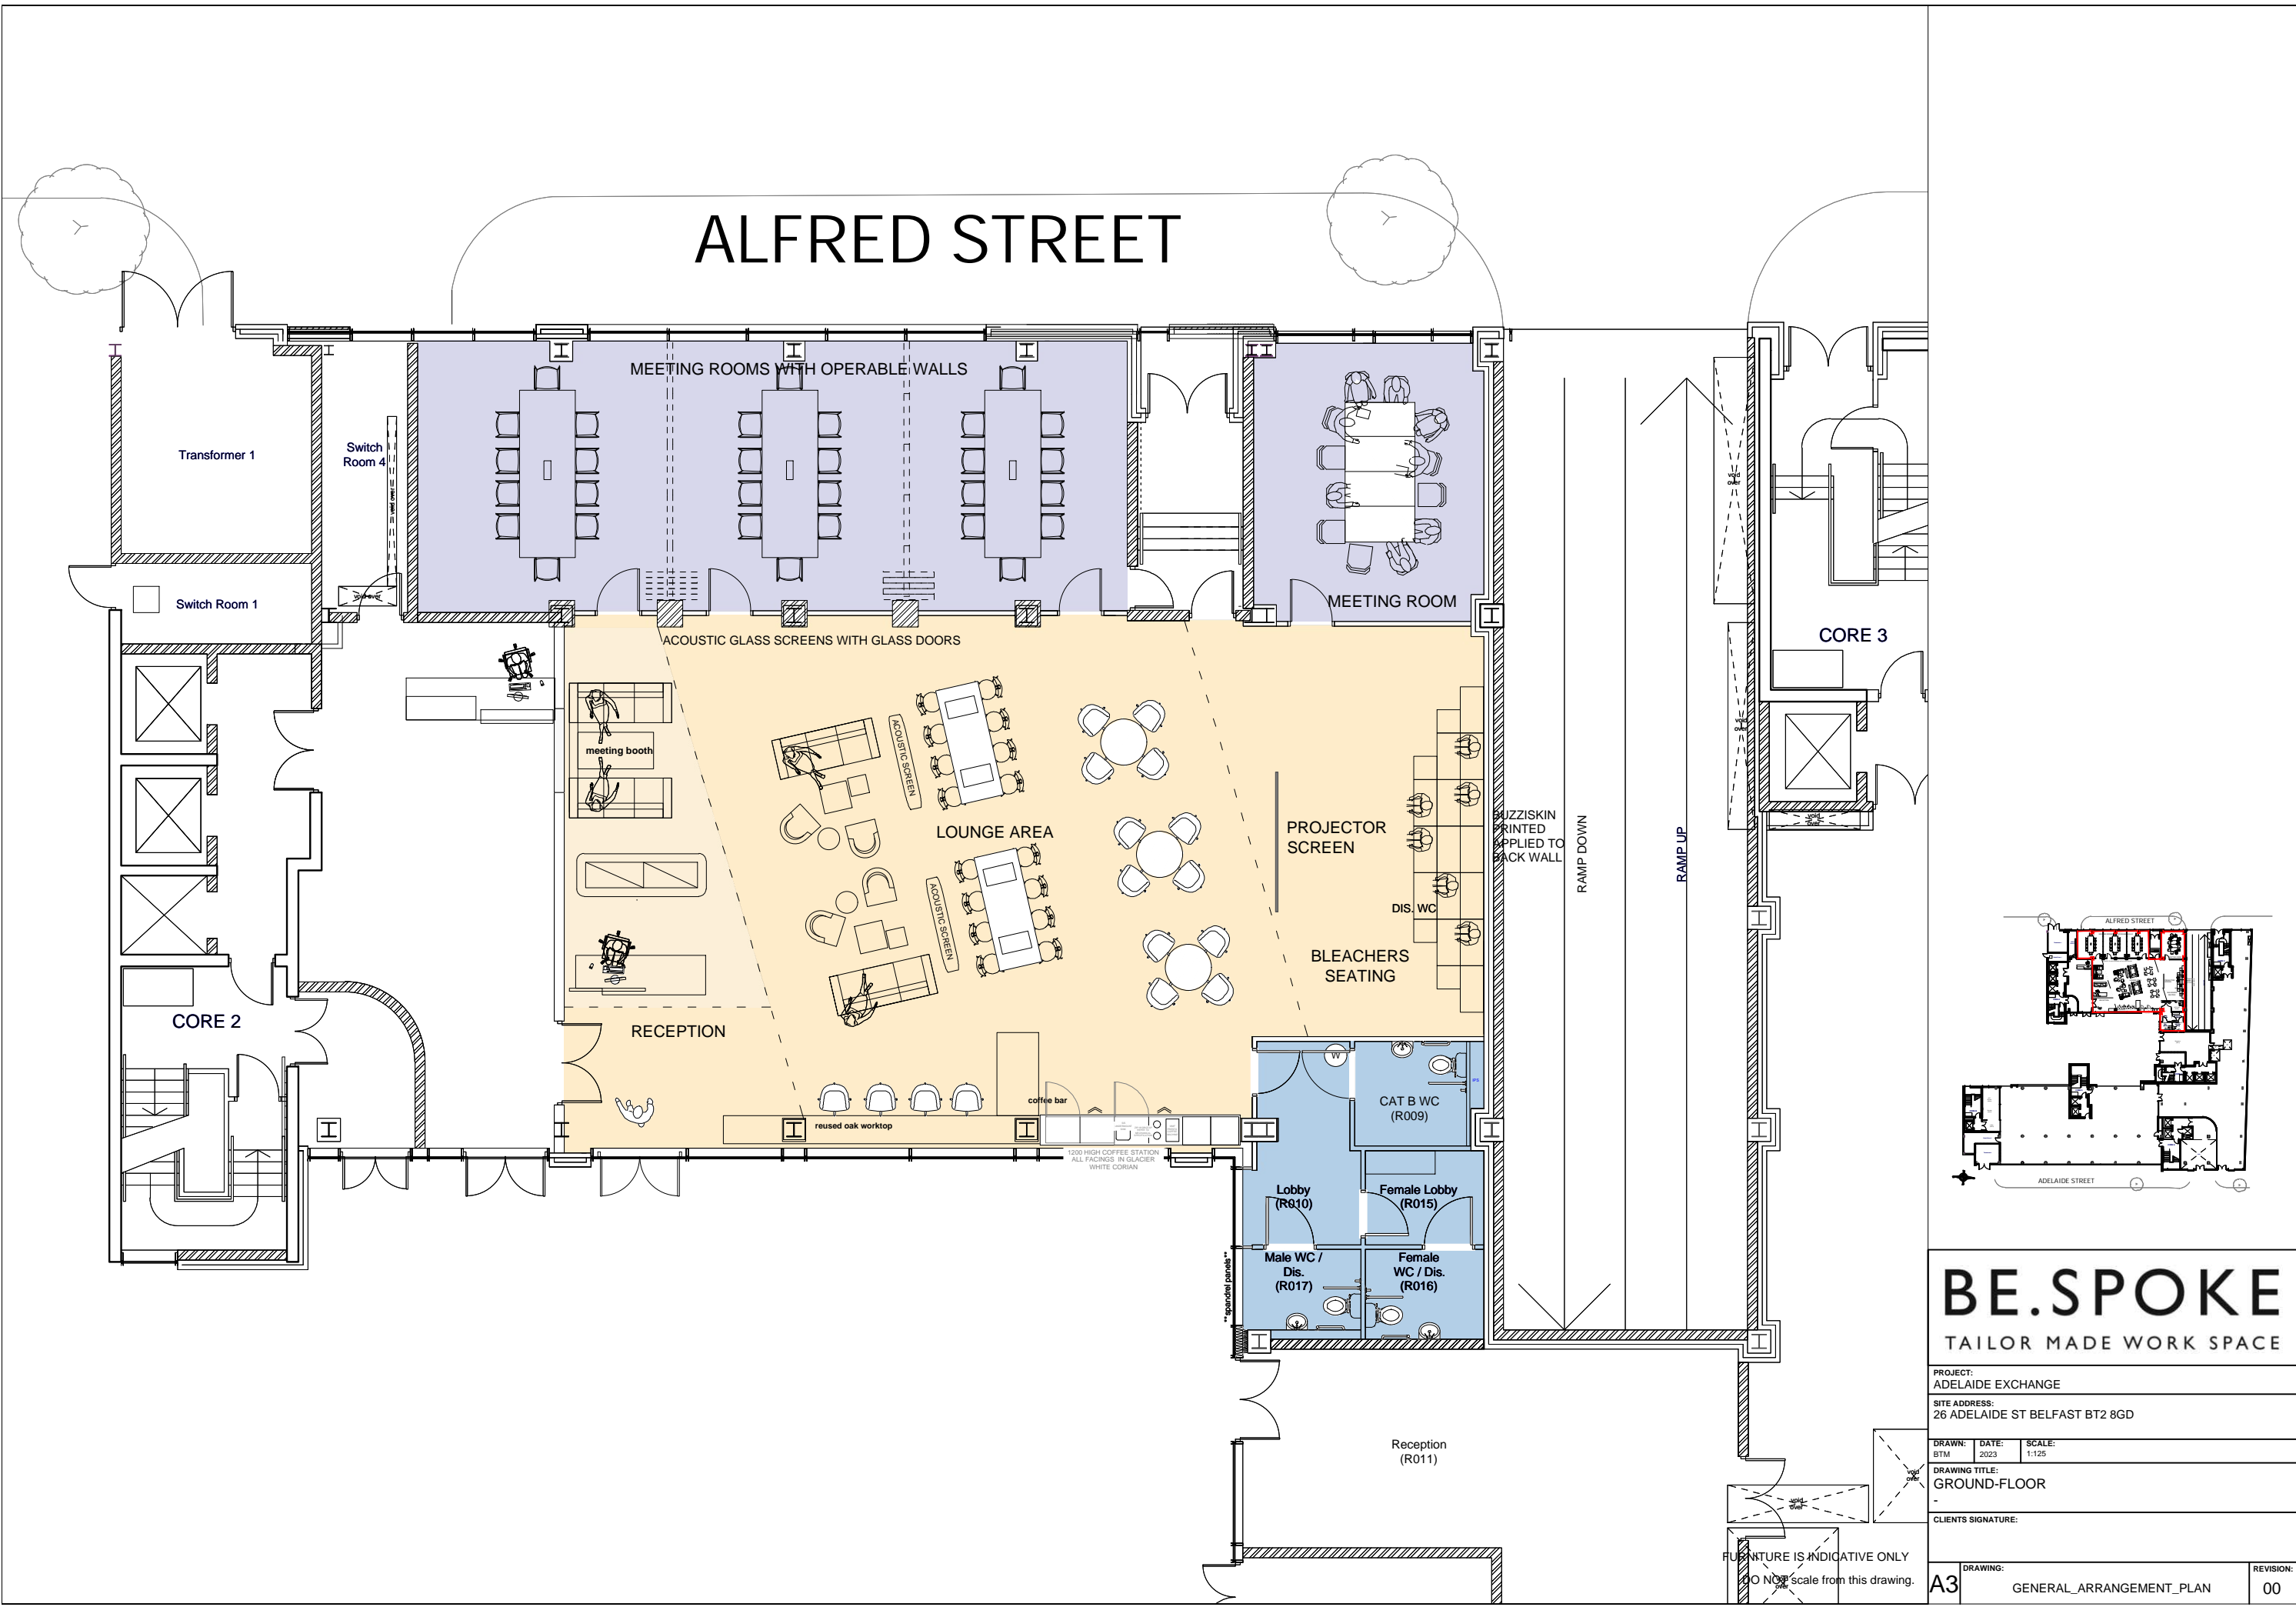

# ALFRED STREET

## BE.SPOKE TAILOR MADE WORK SPACE

PROJECT: ADELAIDE EXCHANGE		
SITE ADDRESS: 26 ADELAIDE ST BELFAST BT2 8GD		
DRAWN: BTM	DATE: 2023	SCALE: 1:125
DRAWING TITLE: GROUND-FLOOR		
CLIENTS SIGNATURE:		
DRAWING: A3	GENERAL_ARRANGEMENT_PLAN	REVISION: 00