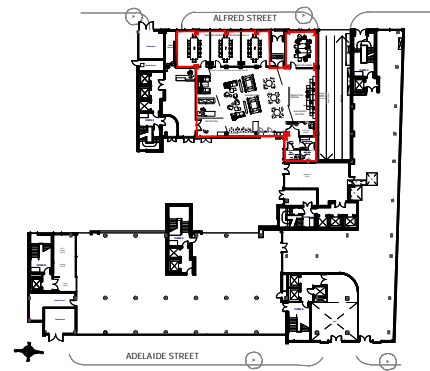

## BE.SPOKE TAILOR MADE WORK SPACE

PROJECT: ADELAIDE EXCHANGE		
SITE ADDRESS: 26 ADELAIDE ST BELFAST BT2 8GD		
DRAWN: BTM	DATE: 2023	SCALE: 1:125
DRAWING TITLE: GROUND-FLOOR		
CLIENTS SIGNATURE:		
DRAWING: A3	GENERAL_ARRANGEMENT_PLAN	REVISION: 00